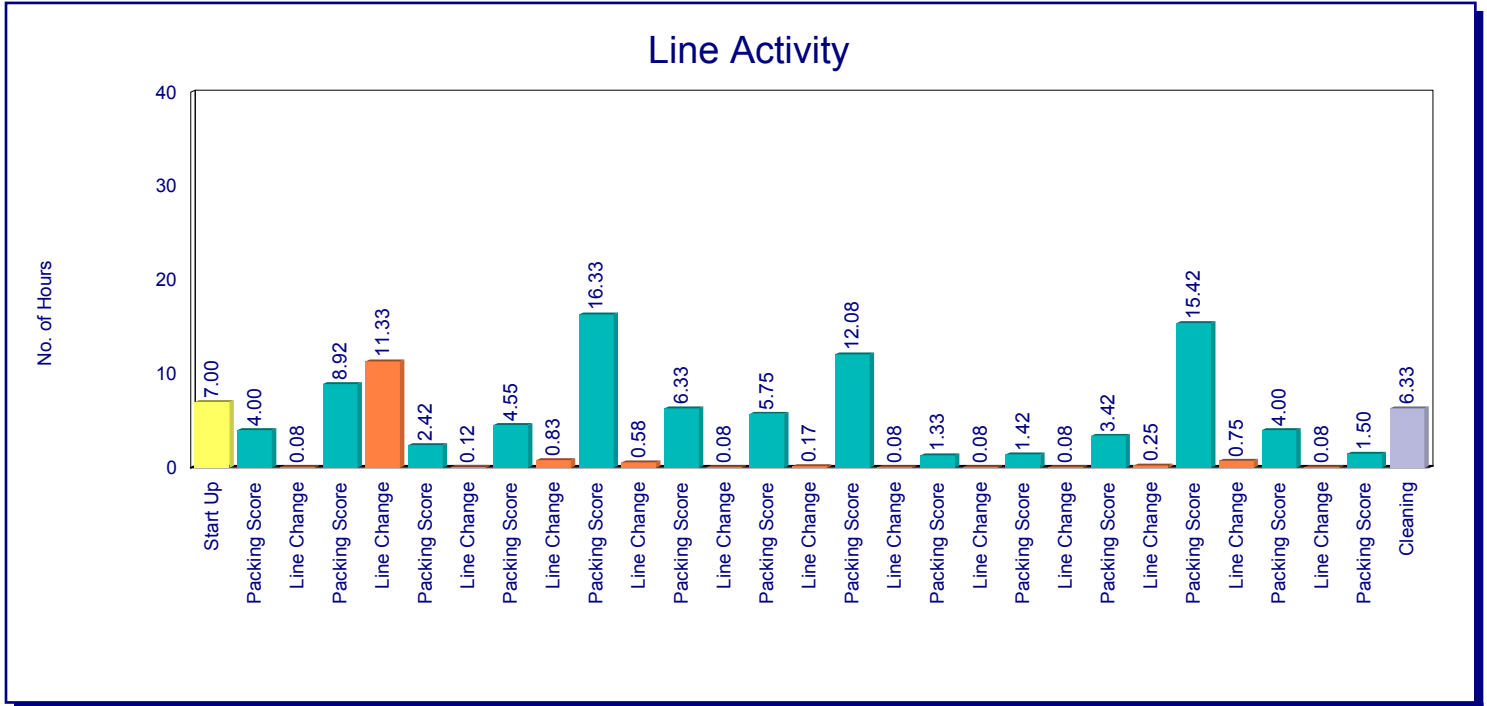

LINE 8 - OVERALL EQUIPMENT EFFECTIVENESS

Week Commencing 30th September 2007

Availability
69.2 %

X

Performance
53.0%

X

Right First Time
100.0 %

Running Time 79.80 Hours

Manned Time 115.33 Hours

Actual Output 40688 Cases

Max Output 77145 Cases

Good Output 40688 Cases

Actual Output 40688 Cases

OEE
36.5%